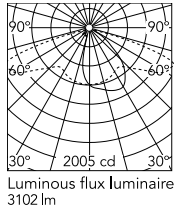

Physical

Colour	Anthracite
Orientation	Fixed
Net weight (kg)	13.08
Package height (mm)	605
Package width (mm)	175
Package length (mm)	150
Package volume (m ³)	0.02
IP internal	65

Download

[Mounting instructions](#)  ZIP

Photometric Files

[LDT / IES](#)  ZIP

Technical Drawings

[2D](#)  ZIP

[3D](#)  ZIP

Schematic light drawing

h(m)	E(lx)	D(m)
1	1078	1.38
2	269	2.76
3	120	4.14
4	67	5.52
5	43	6.90

Photometric