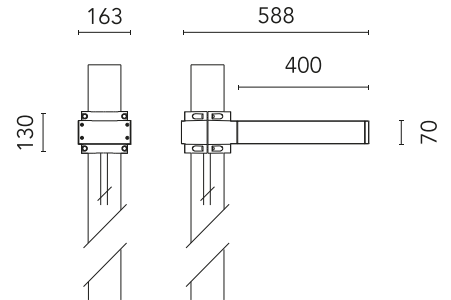

FLOS

FA53908006-310 Grey

Dooku 400 Single Top Pole Ø76 mm Street Optic Dimmable 1-10V

Designed by FLOS Outdoor

LED source included. Integrated power supply 220-240V ON/OFF and dimmable 1-10V or DALI. Fixing bracket included. Equipped with a 400mm protruding neoprene cable section and IP68 connectors. Single socket for 76mm diameter post. The post must be ordered separately. Smart-City version available upon request.

Are you a professional and your project needs consulting and support?

[BOOK AN APPOINTMENT](#)

Main specifications

EAN	8054793803722
Mounting	Pole Top
Power (W)	67
Source flux (lm)	18252
Lumen Output (lm)	15010

Physical

Colour	Grey
Orientation	Fixed
Net weight (kg)	13.08
Package height (mm)	605
Package width (mm)	175
Package length (mm)	150
Package volume (m3)	0.02
IP internal	65

Download

[Mounting instructions](#)  ZIP

Photometric Files

[LDT / IES](#)  ZIP

Technical Drawings

[2D](#)  ZIP

[3D](#)  ZIP

Schematic light drawing

Beam Angle: 61°

h(m)	E(lx)	D(m)
1	1078	1.38
2	269	2.76
3	120	4.14
4	67	5.52
5	43	6.90