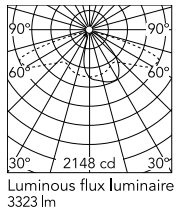

Physical

Colour	Grey
Orientation	Fixed
Net weight (kg)	13.08
Package height (mm)	605
Package width (mm)	175
Package length (mm)	150
Package volume (m3)	0.02
IP internal	65

Download

[Mounting instructions](#) ZIP

Photometric Files

[LDT / IES](#) ZIP

Technical Drawings

[2D](#) ZIP

[3D](#) ZIP

Schematic light drawing

Beam Angle: 61°

h(m)	E(lx)	D(m)
1	1155	1.38
2	289	2.76
3	128	4.14
4	72	5.52
5	46	6.90