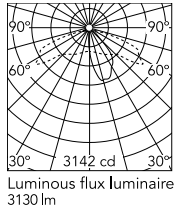

Schematic light drawing