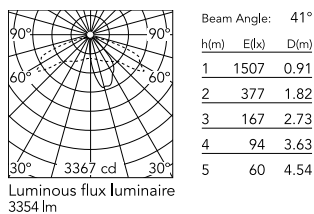

Physical

Colour	Anthracite
Orientation	Fixed
Net weight (kg)	5.28
Package height (mm)	605
Package width (mm)	175
Package length (mm)	150
Package volume (m3)	0.02
IP internal	65

Download

[Mounting instructions](#)  ZIP

Photometric Files

[LDT / IES](#)  ZIP

Technical Drawings

[2D](#)  ZIP

[3D](#)  ZIP

Schematic light drawing

Photometric

Lighting type	Direct
Light distribution	Asymmetric
CCT (K)	3000
CRI>	80
Extreme cut off	No