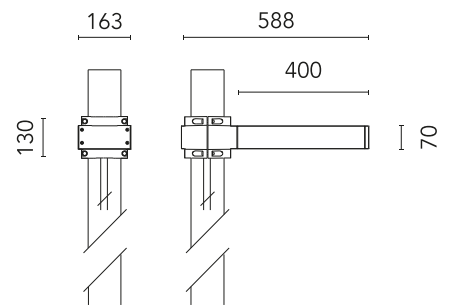

LED source included. Integrated power supply 220-240V ON/OFF and dimmable 1-10V or DALI. Fixing bracket included. Equipped with a 400mm protruding neoprene cable section and IP68 connectors. Single socket for 76mm diameter post. The post must be ordered separately. Smart-City version available upon request.

Are you a professional and your project needs consulting and support?

[BOOK AN APPOINTMENT](#)