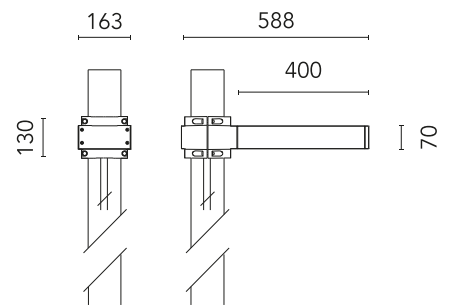

FLOS

FA53908233-310 Anthracite

Dooku 400 Single Top Pole Ø76 mm Foot&Cycle Optic Dimmable 1-10V

Designed by FLOS Outdoor

LED source included. Integrated power supply 220-240V ON/OFF and dimmable 1-10V or DALI. Fixing bracket included. Equipped with a 400mm protruding neoprene cable section and IP68 connectors. Single socket for 76mm diameter post. The post must be ordered separately. Smart-City version available upon request.

Are you a professional and your project needs consulting and support?

[BOOK AN APPOINTMENT](#)

Main specifications

EAN	8054793803777
Mounting	Pole Top
Power (W)	67
Source flux (lm)	18252
Lumen Output (lm)	15010

Physical

Colour	Anthracite
Orientation	Fixed
Net weight (kg)	13.08
Package height (mm)	605
Package width (mm)	175
Package length (mm)	150
Package volume (m3)	0.02
IP internal	65

Download

[Mounting instructions](#)  ZIP

Photometric Files

[LDT / IES](#)  ZIP

Technical Drawings

[2D](#)  ZIP

[3D](#)  ZIP

Schematic light drawing

Beam Angle: 41°

h(m)	E(lx)	D(m)
1	1406	0.91
2	352	1.82
3	156	2.73
4	88	3.63
5	56	4.54