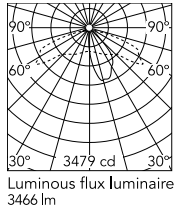

Physical

Colour	Anthracite
Orientation	Fixed
Net weight (kg)	13.08
Package height (mm)	605
Package width (mm)	175
Package length (mm)	150
Package volume (m3)	0.02
IP internal	65

Download

[Mounting instructions](#) ZIP

Photometric Files

[LDT / IES](#) ZIP

Technical Drawings

[2D](#) ZIP

[3D](#) ZIP

Schematic light drawing

Photometric

Extreme cut off No