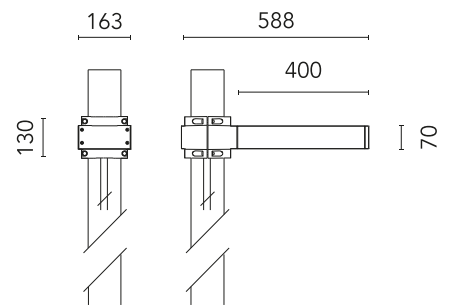

FLOS

FA53904406-310 Grey

Dooku 400 Single Top Pole Ø76 mm Foot&Cycle Optic Dimmable 1-10V

Designed by FLOS Outdoor

LED source included. Integrated power supply 220-240V ON/OFF and dimmable 1-10V or DALI. Fixing bracket included. Equipped with a 400mm protruding neoprene cable section and IP68 connectors. Single socket for 76mm diameter post. The post must be ordered separately. Smart-City version available upon request.

Are you a professional and your project needs consulting and support?

[BOOK AN APPOINTMENT](#)

Main specifications

EAN	8054793802329
Mounting	Pole Top
Power (W)	67
Source flux (lm)	18252
Lumen Output (lm)	15010

Physical

Colour	Grey
Orientation	Fixed
Net weight (kg)	13.08
Package height (mm)	605
Package width (mm)	175
Package length (mm)	150
Package volume (m3)	0.02
IP internal	65

Download

[Mounting instructions](#)  ZIP

Photometric Files

[LDT / IES](#)  ZIP

Technical Drawings

[2D](#)  ZIP

[3D](#)  ZIP

Schematic light drawing

Beam Angle: 41°

h(m)	E(lx)	D(m)
1	1557	0.91
2	389	1.82
3	173	2.73
4	97	3.63
5	62	4.54