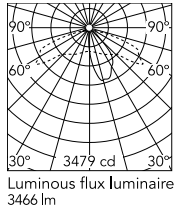

Physical

Colour	Grey
Orientation	Fixed
Net weight (kg)	13.08
Package height (mm)	605
Package width (mm)	175
Package length (mm)	150
Package volume (m3)	0.02
IP internal	65

Download

[Mounting instructions](#)  ZIP

Photometric Files

[LDT / IES](#)  ZIP

Technical Drawings

[2D](#)  ZIP

[3D](#)  ZIP

Schematic light drawing

Beam Angle: 41°

h(m)	E(lx)	D(m)
1	1557	0.91
2	389	1.82
3	173	2.73
4	97	3.63
5	62	4.54