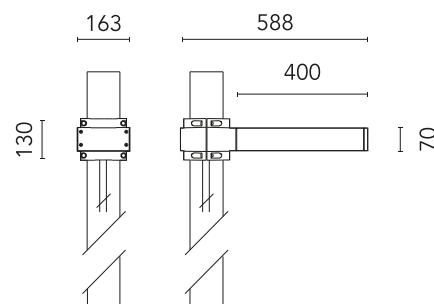

LED source included. Integrated power supply 220-240V ON/OFF and dimmable 1-10V or DALI. Fixing bracket included. Equipped with a 400mm protruding neoprene cable section and IP68 connectors. Single socket for 76mm diameter post. The post must be ordered separately. Smart-City version available upon request.

Are you a professional and your project needs consulting and support?

[BOOK AN APPOINTMENT](#)