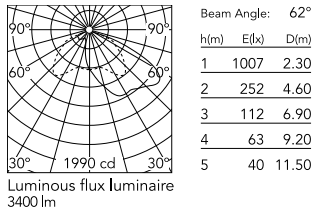

Physical

Colour	Grey
Orientation	Fixed
Net weight (kg)	5.28
Package height (mm)	605
Package width (mm)	175
Package length (mm)	150
Package volume (m3)	0.02
IP internal	65

Download

[Mounting instructions](#)  ZIP

Photometric Files

[LDT / IES](#)  ZIP

Technical Drawings

[2D](#)  ZIP

[3D](#)  ZIP

Schematic light drawing

Photometric

Lighting type	Direct
Light distribution	Asymmetric
CCT (K)	3000
CRI>	80
Extreme cut off	No