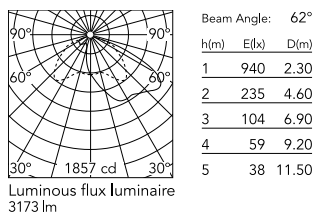

Physical

Colour	Anthracite
Orientation	Fixed
Net weight (kg)	5.28
Package height (mm)	605
Package width (mm)	175
Package length (mm)	150
Package volume (m3)	0.02
IP internal	65

Download

[Mounting instructions](#) ZIP

Photometric Files

[LDT / IES](#) ZIP

Technical Drawings

[2D](#) ZIP

[3D](#) ZIP

Schematic light drawing

Photometric

Lighting type	Direct
Light distribution	Asymmetric
CCT (K)	2700
CRI>	80
Extreme cut off	No