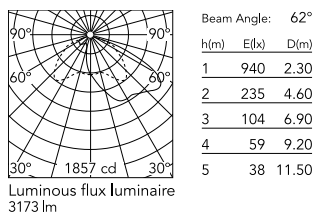

Physical

Colour	Grey
Orientation	Fixed
Net weight (kg)	5.28
Package height (mm)	605
Package width (mm)	175
Package length (mm)	150
Package volume (m3)	0.02
IP internal	65

Download

[Mounting instructions](#)  ZIP

Photometric Files

[LDT / IES](#)  ZIP

Technical Drawings

[2D](#)  ZIP

[3D](#)  ZIP

Schematic light drawing

Photometric

Lighting type	Direct
Light distribution	Asymmetric
CCT (K)	2700
CRI>	80
Extreme cut off	No