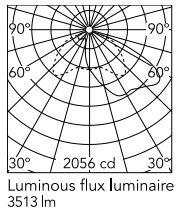

Physical

Colour	Anthracite
Orientation	Fixed
Net weight (kg)	13.08
Package height (mm)	605
Package width (mm)	175
Package length (mm)	150
Package volume (m3)	0.02
IP internal	65

Download

[Mounting instructions](#)  ZIP

Photometric Files

[LDT / IES](#)  ZIP

Technical Drawings

[2D](#)  ZIP

[3D](#)  ZIP

Schematic light drawing

Beam Angle:	62°	
h(m)	E(lx)	D(m)
1	1040	2.30
2	260	4.60
3	116	6.90
4	65	9.20
5	42	11.50

Photometric