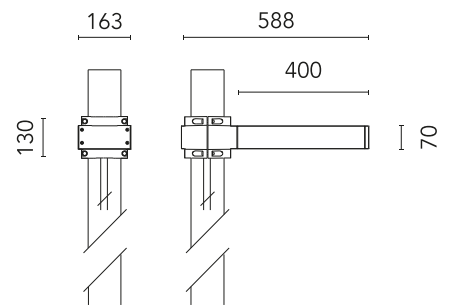

FLOS

FA53916833-300 Anthracite

Dooku 400 Single Top Pole Ø76 mm Asymmetric Optic Dimmable Dali

Designed by FLOS Outdoor

LED source included. Integrated power supply 220-240V ON/OFF and dimmable 1-10V or DALI. Fixing bracket included. Equipped with a 400mm protruding neoprene cable section and IP68 connectors. Single socket for 76mm diameter post. The post must be ordered separately. Smart-City version available upon request.

Are you a professional and your project needs consulting and support?

[BOOK AN APPOINTMENT](#)

Main specifications

EAN	8054793806570
Mounting	Pole Top
Power (W)	67
Source flux (lm)	18252
Lumen Output (lm)	15010

Physical

Colour	Anthracite
Orientation	Fixed
Net weight (kg)	13.08
Package height (mm)	605
Package width (mm)	175
Package length (mm)	150
Package volume (m3)	0.02
IP internal	65

Download

[Mounting instructions](#)  ZIP

Photometric Files

[LDT / IES](#)  ZIP

Technical Drawings

[2D](#)  ZIP

[3D](#)  ZIP

Schematic light drawing

Beam Angle:	62°	
h(m)	E(lx)	D(m)
1	1040	2.30
2	260	4.60
3	116	6.90
4	65	9.20
5	42	11.50

Photometric