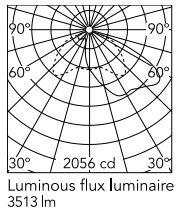

Physical

Colour	Grey
Orientation	Fixed
Net weight (kg)	13.08
Package height (mm)	605
Package width (mm)	175
Package length (mm)	150
Package volume (m3)	0.02
IP internal	65

Download

[Mounting instructions](#)  ZIP

Photometric Files

[LDT / IES](#)  ZIP

Technical Drawings

[2D](#)  ZIP

[3D](#)  ZIP

Schematic light drawing

Beam Angle:	62°	
h(m)	E(lx)	D(m)
1	1040	2.30
2	260	4.60
3	116	6.90
4	65	9.20
5	42	11.50

Photometric