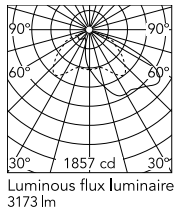

Physical

Colour	Anthracite
Orientation	Fixed
Net weight (kg)	13.08
Package height (mm)	605
Package width (mm)	175
Package length (mm)	150
Package volume (m3)	0.02
IP internal	65

Download

[Mounting instructions](#)  ZIP

Photometric Files

[LDT / IES](#)  ZIP

Technical Drawings

[2D](#)  ZIP

[3D](#)  ZIP

Schematic light drawing

Beam Angle:	62°	
h(m)	E(lx)	D(m)
1	940	2.30
2	235	4.60
3	104	6.90
4	59	9.20
5	38	11.50

Photometric