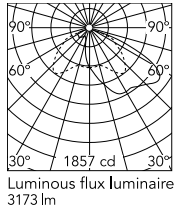

Physical

Colour	Grey
Orientation	Fixed
Net weight (kg)	13.08
Package height (mm)	605
Package width (mm)	175
Package length (mm)	150
Package volume (m3)	0.02
IP internal	65

Download

[Mounting instructions](#)  ZIP

Photometric Files

[LDT / IES](#)  ZIP

Technical Drawings

[2D](#)  ZIP

[3D](#)  ZIP

Schematic light drawing

Beam Angle:	62°	
h(m)	E(lx)	D(m)
1	940	2.30
2	235	4.60
3	104	6.90
4	59	9.20
5	38	11.50

Photometric