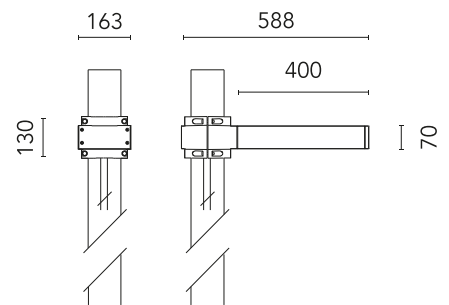

FLOS

FA53913206-300 Grey

Dooku 400 Single Top Pole Ø76 mm Asymmetric Optic Dimmable Dali

Designed by FLOS Outdoor

LED source included. Integrated power supply 220-240V ON/OFF and dimmable 1-10V or DALI. Fixing bracket included. Equipped with a 400mm protruding neoprene cable section and IP68 connectors. Single socket for 76mm diameter post. The post must be ordered separately. Smart-City version available upon request.

Are you a professional and your project needs consulting and support?

[BOOK AN APPOINTMENT](#)

Main specifications

EAN	8054793822587
Mounting	Pole Top
Power (W)	67
Source flux (lm)	18252
Lumen Output (lm)	15010

Physical

Colour	Grey
Orientation	Fixed
Net weight (kg)	13.08
Package height (mm)	605
Package width (mm)	175
Package length (mm)	150
Package volume (m3)	0.02
IP internal	65

Download

[Mounting instructions](#)  ZIP

Photometric Files

[LDT / IES](#)  ZIP

Technical Drawings

[2D](#)  ZIP

[3D](#)  ZIP

Schematic light drawing

Beam Angle:	62°	
h(m)	E(lx)	D(m)
1	940	2.30
2	235	4.60
3	104	6.90
4	59	9.20
5	38	11.50

Photometric