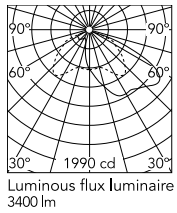

Physical

Colour	Grey
Orientation	Fixed
Net weight (kg)	13.08
Package height (mm)	605
Package width (mm)	175
Package length (mm)	150
Package volume (m3)	0.02
IP internal	65

Download

[Mounting instructions](#)  ZIP

Photometric Files

[LDT / IES](#)  ZIP

Technical Drawings

[2D](#)  ZIP

[3D](#)  ZIP

Schematic light drawing

Beam Angle:	62°	
h(m)	E(lx)	D(m)
1	1007	2.30
2	252	4.60
3	112	6.90
4	63	9.20
5	40	11.50

Photometric