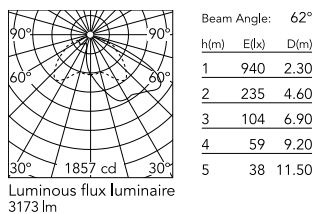

Are you a professional and your project needs consulting and support?

BOOK AN APPOINTMENT

Main specifications

EAN	8054793806549
Mounting	Pole Top
Power (W)	67
Source flux (lm)	18252
Lumen Output (lm)	15010

Physical

Colour	Anthracite
Orientation	Fixed
Net weight (kg)	13.08
Package height (mm)	605
Package width (mm)	175
Package length (mm)	150
Package volume (m3)	0.02
IP internal	65

Download

Mounting instructions [↓ ZIP](#)

Photometric Files

LDT / IES [↓ ZIP](#)

Technical Drawings

2D [↓ ZIP](#)

3D [↓ ZIP](#)

Schematic light drawing

Photometric

CCT (K) 2700