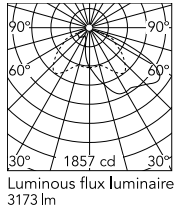

Physical

Colour	Grey
Orientation	Fixed
Net weight (kg)	13.08
Package height (mm)	605
Package width (mm)	175
Package length (mm)	150
Package volume (m3)	0.02
IP internal	65

Download

[Mounting instructions](#) ZIP

Photometric Files

[LDT / IES](#) ZIP

Technical Drawings

[2D](#) ZIP

[3D](#) ZIP

Schematic light drawing

Beam Angle:	62°	
h(m)	E(lx)	D(m)
1	940	2.30
2	235	4.60
3	104	6.90
4	59	9.20
5	38	11.50

Photometric