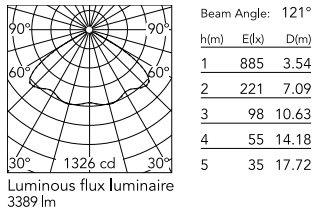

Physical

Colour	Anthracite
Orientation	Fixed
Net weight (kg)	13.09
Package height (mm)	605
Package width (mm)	175
Package length (mm)	150
Package volume (m ³)	0.02
IP internal	65

Download

[Mounting instructions](#)  ZIP

Photometric Files

[LDT / IES](#)  ZIP

Technical Drawings

[2D](#)  ZIP

[3D](#)  ZIP

Schematic light drawing

Photometric

Beam angle C0-180 (°) 120