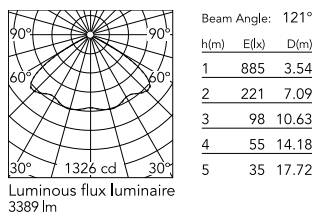

Physical

| | |
|----------------------------------|------------|
| Colour | Anthracite |
| Orientation | Fixed |
| Net weight (kg) | 13.09 |
| Package height (mm) | 605 |
| Package width (mm) | 175 |
| Package length (mm) | 150 |
| Package volume (m ³) | 0.02 |
| IP internal | 65 |

Download

[Mounting instructions](#)  ZIP

Photometric Files

[LDT / IES](#)  ZIP

Technical Drawings

[2D](#)  ZIP

[3D](#)  ZIP

Schematic light drawing

Photometric

Beam angle C0-180 (°) 120

Beam angle C90-270 (°) 120

Extreme cut off No

Electrical

Power supply type Dimmable 0-10V

Emergency No

Notes