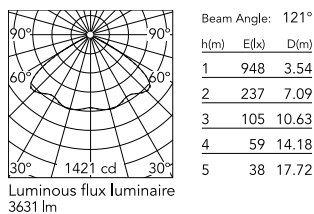

Physical

Colour	Anthracite
Orientation	Fixed
Net weight (kg)	13.09
Package height (mm)	605
Package width (mm)	175
Package length (mm)	150
Package volume (m ³)	0.02
IP internal	65

Download

[Mounting instructions](#)  ZIP

Photometric Files

[LDT / IES](#)  ZIP

Technical Drawings

[2D](#)  ZIP

[3D](#)  ZIP

Schematic light drawing

Photometric

Beam angle C0-180 (°) 120