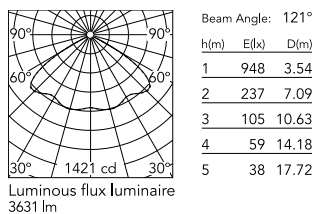

Physical

Colour	Grey
Orientation	Fixed
Net weight (kg)	13.08
Package height (mm)	605
Package width (mm)	175
Package length (mm)	150
Package volume (m ³)	0.02
IP internal	65

Download

[Mounting instructions](#)  ZIP

Photometric Files

[LDT / IES](#)  ZIP

Technical Drawings

[2D](#)  ZIP

[3D](#)  ZIP

Schematic light drawing

Photometric

Beam angle C0-180 (°) 120