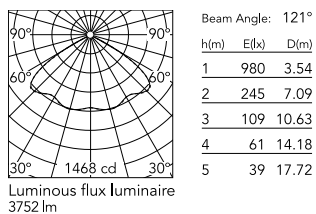

Physical

Colour	Anthracite
Orientation	Fixed
Net weight (kg)	13.09
Package height (mm)	605
Package width (mm)	175
Package length (mm)	150
Package volume (m ³)	0.02
IP internal	65

Download

[Mounting instructions](#)  ZIP

Photometric Files

[LDT / IES](#)  ZIP

Technical Drawings

[2D](#)  ZIP

[3D](#)  ZIP

Schematic light drawing

Photometric

Beam angle C0-180 (°) 120