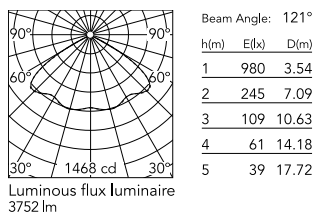

Physical

Colour	Grey
Orientation	Fixed
Net weight (kg)	13.08
Package height (mm)	605
Package width (mm)	175
Package length (mm)	150
Package volume (m ³)	0.02
IP internal	65

Download

[Mounting instructions](#)  ZIP

Photometric Files

[LDT / IES](#)  ZIP

Technical Drawings

[2D](#)  ZIP

[3D](#)  ZIP

Schematic light drawing

Photometric

Beam angle C0-180 (°) 120