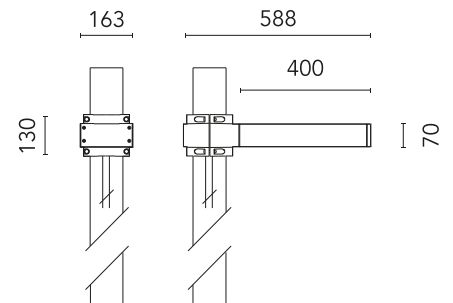

FLOS

FA53905606-310 Grey

Dooku 400 Single Top Pole Ø102 mm Symmetric Optic Dimmable 1-10V

Designed by FLOS Outdoor

LED source included. Integrated power supply 220-240V ON/OFF and dimmable 1-10V or DALI. Fixing bracket included. Equipped with a 400mm protruding neoprene cable section and IP68 connectors. Smart-City version available upon request. Single socket for 102mm diameter post. The post must be ordered separately. Smart-City version available upon request.

Are you a professional and your project needs consulting and support?

[BOOK AN APPOINTMENT](#)

Main specifications

EAN	8054793803494
Mounting	Pole Top
Power (W)	67
Source flux (lm)	18252
Lumen Output (lm)	15010

Physical

Colour	Grey
Orientation	Fixed
Net weight (kg)	13.08
Package height (mm)	605
Package width (mm)	175
Package length (mm)	150
Package volume (m ³)	0.02
IP internal	65

Download

[Mounting instructions](#)  ZIP

Photometric Files

[LDT / IES](#)  ZIP

Technical Drawings

[2D](#)  ZIP

[3D](#)  ZIP

Schematic light drawing

Photometric

Beam angle C0-180 (°) 120