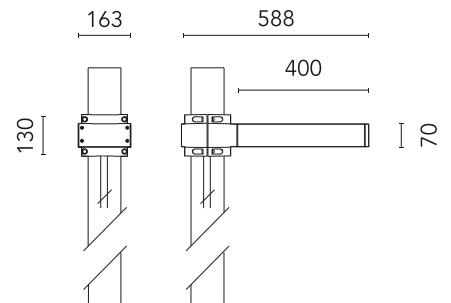

FLOS

FA53909233 Anthracite

Dooku 400 Single Top Pole Ø102 mm Street Optic

Designed by FLOS Outdoor, 2014

LED source included. Integrated power supply 220-240V ON/OFF and dimmable 1-10V or DALI. Fixing bracket included. Equipped with a 400mm protruding neoprene cable section and IP68 connectors. Smart-City version available upon request. Single socket for 102mm diameter post. The post must be ordered separately. Smart-City version available upon request.

Physical

Colour	Anthracite
Orientation	Fixed
Net weight (kg)	5.36
Package height (mm)	605
Package width (mm)	175
Package length (mm)	150
Package volume (m ³)	0.02
IP internal	65

Download

[Mounting instructions](#) ZIP

Accessories & Power Supply

REQUIRED
Pole

FA414033

Pole Ø 102 mm h 4000 mm With
Base

REQUIRED
Pole

FA414533

Pole Ø 102 mm h 4000 mm (+500
mm In-ground)

REQUIRED
Pole

FA415033

Pole Ø 102 mm h 5000 mm With
Base

REQUIRED
Pole

FA415533

Pole Ø 102 mm h 5000 mm (+500
mm In-ground)

OPTIONAL
Accessory

F990E00A000

S.P.D. (SURGE PROTECTION
DEVICE)