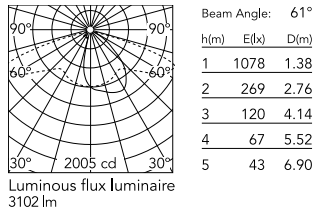

Physical

Colour	Anthracite
Orientation	Fixed
Net weight (kg)	5.36
Package height (mm)	605
Package width (mm)	175
Package length (mm)	150
Package volume (m ³)	0.02
IP internal	65

Download

[Mounting instructions](#) ZIP

Photometric Files

[LDT / IES](#) ZIP

Technical Drawings

[2D](#) ZIP

[3D](#) ZIP

Schematic light drawing

Photometric

Lighting type	Direct
Light distribution	Asymmetric
CCT (K)	2700
CRI>	80
Extreme cut off	No