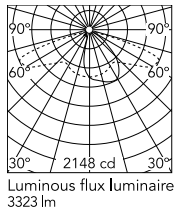

Schematic light drawing

Photometric

Lighting type	Direct
Light distribution	Asymmetric
CCT (K)	3000
CRI>	80
Extreme cut off	No

Electrical

Insulation class	I
Frequency (Hz)	50/60
Main voltage (Vac)	220-240
Power supply	Integrated
Dimmable	No
Power supply type	Non Dimmable
Dimming interface	Not Dimmable
Emergency	No