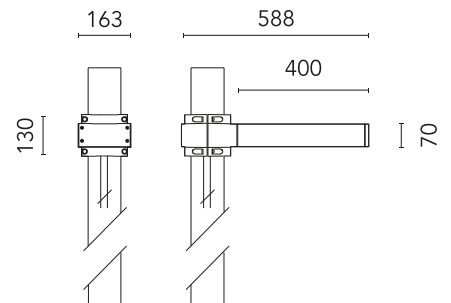

LED source included. Integrated power supply 220-240V ON/OFF and dimmable 1-10V or DALI. Fixing bracket included. Equipped with a 400mm protruding neoprene cable section and IP68 connectors. Smart-City version available upon request. Single socket for 102mm diameter post. The post must be ordered separately. Smart-City version available upon request.

Are you a professional and your project needs consulting and support?

[BOOK AN APPOINTMENT](#)