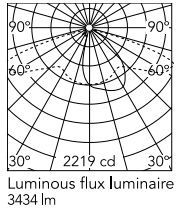

Physical

Colour	Grey
Orientation	Fixed
Net weight (kg)	5.3
Package height (mm)	605
Package width (mm)	175
Package length (mm)	150
Package volume (m3)	0.02
IP internal	65

Download

[Mounting instructions](#)  ZIP

Photometric Files

[LDT / IES](#)  ZIP

Technical Drawings

[2D](#)  ZIP

[3D](#)  ZIP

Schematic light drawing

Photometric

Lighting type	Direct
Light distribution	Asymmetric
CCT (K)	4000
CRI>	80
Extreme cut off	No