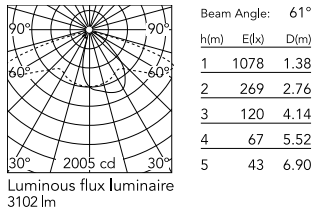

Physical

Colour	Anthracite
Orientation	Fixed
Net weight (kg)	13.09
Package height (mm)	605
Package width (mm)	175
Package length (mm)	150
Package volume (m3)	0.02
IP internal	65

Download

[Mounting instructions](#)  ZIP

Photometric Files

[LDT / IES](#)  ZIP

Technical Drawings

[2D](#)  ZIP

[3D](#)  ZIP

Schematic light drawing

Photometric

CCT (K) 2700