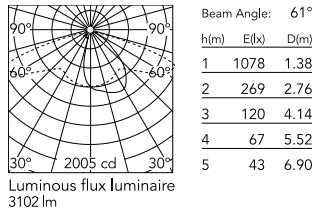

Physical

Colour	Grey
Orientation	Fixed
Net weight (kg)	13.08
Package height (mm)	605
Package width (mm)	175
Package length (mm)	150
Package volume (m ³)	0.02
IP internal	65

Download

[Mounting instructions](#)  ZIP

Photometric Files

[LDT / IES](#)  ZIP

Technical Drawings

[2D](#)  ZIP

[3D](#)  ZIP

Schematic light drawing

Photometric

CCT (K) 2700