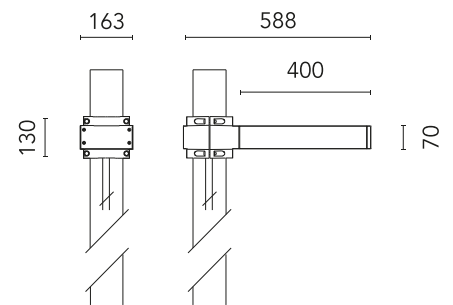

LED source included. Integrated power supply 220-240V ON/OFF and dimmable 1-10V or DALI. Fixing bracket included. Equipped with a 400mm protruding neoprene cable section and IP68 connectors. Smart-City version available upon request. Single socket for 102mm diameter post. The post must be ordered separately. Smart-City version available upon request.

Are you a professional and your project needs consulting and support?

[BOOK AN APPOINTMENT](#)