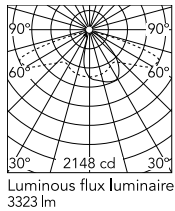

Physical

Colour	Grey
Orientation	Fixed
Net weight (kg)	5.28
Package height (mm)	605
Package width (mm)	175
Package length (mm)	150
Package volume (m3)	0.02
IP internal	65

Download

[Mounting instructions](#)  ZIP

Photometric Files

[LDT / IES](#)  ZIP

Technical Drawings

[2D](#)  ZIP

[3D](#)  ZIP

Schematic light drawing

Photometric

Lighting type	Direct
Light distribution	Asymmetric
CCT (K)	3000
CRI>	80
Extreme cut off	No