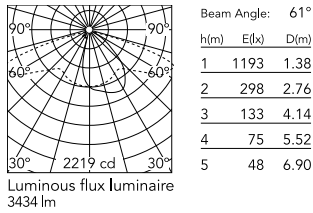

Physical

Colour	Anthracite
Orientation	Fixed
Net weight (kg)	13.09
Package height (mm)	605
Package width (mm)	175
Package length (mm)	150
Package volume (m3)	0.02
IP internal	65

Download

[Mounting instructions](#)  ZIP

Photometric Files

[LDT / IES](#)  ZIP

Technical Drawings

[2D](#)  ZIP

[3D](#)  ZIP

Schematic light drawing

Photometric

CCT (K)	4000
Extreme cut off	No