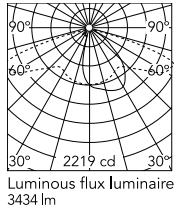

Physical

Colour	Grey
Orientation	Fixed
Net weight (kg)	13.08
Package height (mm)	605
Package width (mm)	175
Package length (mm)	150
Package volume (m ³)	0.02
IP internal	65

Download

[Mounting instructions](#)  ZIP

Photometric Files

[LDT / IES](#)  ZIP

Technical Drawings

[2D](#)  ZIP

[3D](#)  ZIP

Schematic light drawing

h(m)	E(lx)	D(m)
1	1193	1.38
2	298	2.76
3	133	4.14
4	75	5.52
5	48	6.90

Photometric