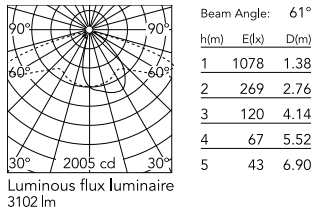

Physical

Colour	Anthracite
Orientation	Fixed
Net weight (kg)	13.08
Package height (mm)	605
Package width (mm)	175
Package length (mm)	150
Package volume (m3)	0.02
IP internal	65

Download

[Mounting instructions](#)  ZIP

Photometric Files

[LDT / IES](#)  ZIP

Technical Drawings

[2D](#)  ZIP

[3D](#)  ZIP

Schematic light drawing

Photometric

CCT (K) 2700