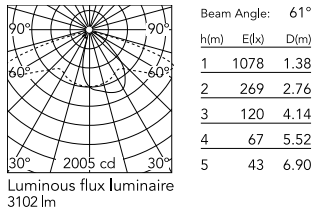

Schematic light drawing

Photometric

CCT (K) 2700

Extreme cut off No

Electrical

Power supply type Dimmable 0-10V

Emergency No

Notes

Please check with your referent person in our Front Office if a code modification is needed to meet the required certification compliance