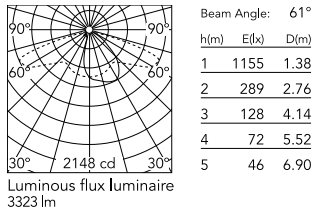

Physical

Colour	Grey
Orientation	Fixed
Net weight (kg)	13.08
Package height (mm)	605
Package width (mm)	175
Package length (mm)	150
Package volume (m ³)	0.02
IP internal	65

Download

[Mounting instructions](#)  ZIP

Photometric Files

[LDT / IES](#)  ZIP

Technical Drawings

[2D](#)  ZIP

[3D](#)  ZIP

Schematic light drawing

Photometric

CCT (K)	3000
Extreme cut off	No