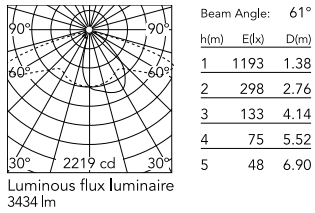

Physical

Colour	Grey
Orientation	Fixed
Net weight (kg)	13.08
Package height (mm)	605
Package width (mm)	175
Package length (mm)	150
Package volume (m ³)	0.02
IP internal	65

Download

[Mounting instructions](#)  ZIP

Photometric Files

[LDT / IES](#)  ZIP

Technical Drawings

[2D](#)  ZIP

[3D](#)  ZIP

Schematic light drawing

Photometric

CCT (K)	4000
Extreme cut off	No