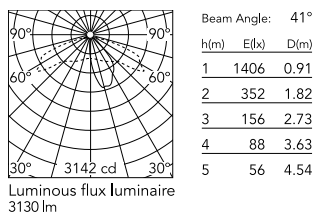

Physical

Colour	Grey
Orientation	Fixed
Net weight (kg)	13.08
Package height (mm)	605
Package width (mm)	175
Package length (mm)	150
Package volume (m3)	0.02
IP internal	65

Download

[Mounting instructions](#)  ZIP

Photometric Files

[LDT / IES](#)  ZIP

Technical Drawings

[2D](#)  ZIP

[3D](#)  ZIP

Schematic light drawing

Photometric

CCT (K) 2700