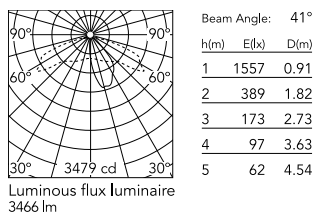

Physical

Colour	Anthracite
Orientation	Fixed
Net weight (kg)	5.36
Package height (mm)	605
Package width (mm)	175
Package length (mm)	150
Package volume (m3)	0.02
IP internal	65

Download

[Mounting instructions](#)  ZIP

Photometric Files

[LDT / IES](#)  ZIP

Technical Drawings

[2D](#)  ZIP

[3D](#)  ZIP

Schematic light drawing

Photometric

Lighting type	Direct
Light distribution	Asymmetric
CCT (K)	4000
CRI>	80
Extreme cut off	No