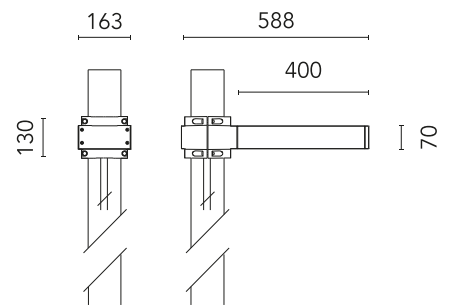

FLOS

FA53906233-300 Anthracite

Dooku 400 Single Top Pole Ø102 mm Foot&Cycle Optic Dimmable Dali

Designed by FLOS Outdoor, 2014

LED source included. Integrated power supply 220-240V ON/OFF and dimmable 1-10V or DALI. Fixing bracket included. Equipped with a 400mm protruding neoprene cable section and IP68 connectors. Smart-City version available upon request. Single socket for 102mm diameter post. The post must be ordered separately. Smart-City version available upon request.

Are you a professional and your project needs consulting and support?

[BOOK AN APPOINTMENT](#)

Main specifications

EAN	8054793797335
Mounting	Pole Top
Light source type	LED
Light sources included	Yes
LED type	Power LED
Number of lamps	1
Power (W)	34
System power (W)	39
Source flux (lm)	4563
Lumen Output (lm)	3466

Physical

Colour	Anthracite
Orientation	Fixed
Net weight (kg)	5.36
Package height (mm)	605
Package width (mm)	175
Package length (mm)	150
Package volume (m3)	0.02
IP internal	65

Download

[Mounting instructions](#)  ZIP

Photometric Files

[LDT / IES](#)  ZIP

Technical Drawings

[2D](#)  ZIP

[3D](#)  ZIP

Schematic light drawing

Photometric

Lighting type	Direct
Light distribution	Asymmetric
CCT (K)	4000
CRI>	80
Extreme cut off	No