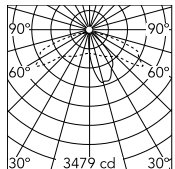

Physical

| | |
|---------------------|-------|
| Colour | Grey |
| Orientation | Fixed |
| Net weight (kg) | 5.36 |
| Package height (mm) | 605 |
| Package width (mm) | 175 |
| Package length (mm) | 150 |
| Package volume (m3) | 0.02 |
| IP internal | 65 |

Download

[Mounting instructions](#)  ZIP

Photometric Files

[LDT / IES](#)  ZIP

Technical Drawings

[2D](#)  ZIP

[3D](#)  ZIP

Schematic light drawing

Beam Angle: 41°

| h(m) | E(lx) | D(m) |
|------|-------|------|
| 1 | 1557 | 0.91 |
| 2 | 389 | 1.82 |
| 3 | 173 | 2.73 |
| 4 | 97 | 3.63 |
| 5 | 62 | 4.54 |

Luminous flux luminaire
3466 lm

Photometric

| | |
|--------------------|------------|
| Lighting type | Direct |
| Light distribution | Asymmetric |
| CCT (K) | 4000 |
| CRI> | 80 |
| Extreme cut off | No |