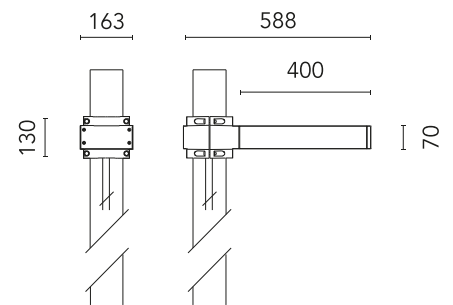

FLOS

FA53906206-300 Grey

Dooku 400 Single Top Pole Ø102 mm Foot&Cycle Optic Dimmable Dali

Designed by FLOS Outdoor, 2014

LED source included. Integrated power supply 220-240V ON/OFF and dimmable 1-10V or DALI. Fixing bracket included. Equipped with a 400mm protruding neoprene cable section and IP68 connectors. Smart-City version available upon request. Single socket for 102mm diameter post. The post must be ordered separately. Smart-City version available upon request.

Are you a professional and your project needs consulting and support?

[BOOK AN APPOINTMENT](#)

Main specifications

| | |
|------------------------|---------------|
| EAN | 8054793810447 |
| Mounting | Pole Top |
| Light source type | LED |
| Light sources included | Yes |
| LED type | Power LED |
| Number of lamps | 1 |
| Power (W) | 34 |
| System power (W) | 39 |
| Source flux (lm) | 4563 |
| Lumen Output (lm) | 3466 |

Physical

| | |
|---------------------|-------|
| Colour | Grey |
| Orientation | Fixed |
| Net weight (kg) | 5.36 |
| Package height (mm) | 605 |
| Package width (mm) | 175 |
| Package length (mm) | 150 |
| Package volume (m3) | 0.02 |
| IP internal | 65 |

Beam Angle: 41°

| h(m) | E(lx) | D(m) |
|------|-------|------|
| 1 | 1557 | 0.91 |
| 2 | 389 | 1.82 |
| 3 | 173 | 2.73 |
| 4 | 97 | 3.63 |
| 5 | 62 | 4.54 |

Luminous flux luminaire
3466 lm

Photometric

| | |
|--------------------|------------|
| Lighting type | Direct |
| Light distribution | Asymmetric |
| CCT (K) | 4000 |
| CRI> | 80 |
| Extreme cut off | No |