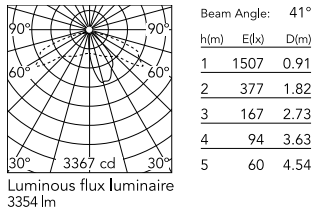

Physical

Colour	Grey
Orientation	Fixed
Net weight (kg)	13.08
Package height (mm)	605
Package width (mm)	175
Package length (mm)	150
Package volume (m ³)	0.02
IP internal	65

Download

[Mounting instructions](#)  ZIP

Photometric Files

[LDT / IES](#)  ZIP

Technical Drawings

[2D](#)  ZIP

[3D](#)  ZIP

Schematic light drawing

Photometric

CCT (K)	3000
Extreme cut off	No