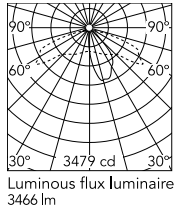

Physical

Colour	Anthracite
Orientation	Fixed
Net weight (kg)	13.08
Package height (mm)	605
Package width (mm)	175
Package length (mm)	150
Package volume (m3)	0.02
IP internal	65

Download

[Mounting instructions](#)  ZIP

Photometric Files

[LDT / IES](#)  ZIP

Technical Drawings

[2D](#)  ZIP

[3D](#)  ZIP

Schematic light drawing

Beam Angle: 41°

h(m)	E(lx)	D(m)
1	1557	0.91
2	389	1.82
3	173	2.73
4	97	3.63
5	62	4.54