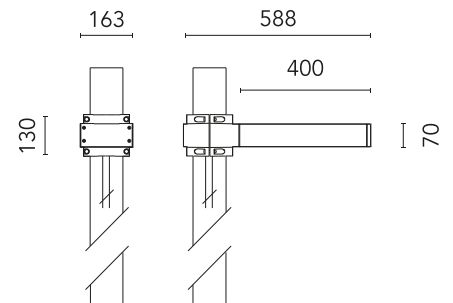

FLOS

FA53906206-310 Grey

Dooku 400 Single Top Pole Ø102 mm Foot&Cycle Optic Dimmable 1-10V

Designed by FLOS Outdoor

LED source included. Integrated power supply 220-240V ON/OFF and dimmable 1-10V or DALI. Fixing bracket included. Equipped with a 400mm protruding neoprene cable section and IP68 connectors. Smart-City version available upon request. Single socket for 102mm diameter post. The post must be ordered separately. Smart-City version available upon request.

Are you a professional and your project needs consulting and support?

[BOOK AN APPOINTMENT](#)

Main specifications

EAN	8054793805122
Mounting	Pole Top
Power (W)	67
Source flux (lm)	18252
Lumen Output (lm)	15010

Physical

Colour	Grey
Orientation	Fixed
Net weight (kg)	13.08
Package height (mm)	605
Package width (mm)	175
Package length (mm)	150
Package volume (m3)	0.02
IP internal	65

Download

[Mounting instructions](#)  ZIP

Photometric Files

[LDT / IES](#)  ZIP

Technical Drawings

[2D](#)  ZIP

[3D](#)  ZIP

Schematic light drawing

Beam Angle: 41°

h(m)	E(lx)	D(m)
1	1557	0.91
2	389	1.82
3	173	2.73
4	97	3.63
5	62	4.54