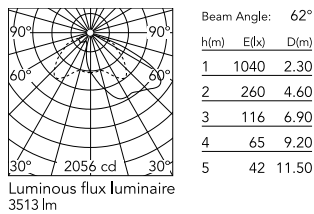

Physical

Colour	Anthracite
Orientation	Fixed
Net weight (kg)	5.3
Package height (mm)	605
Package width (mm)	175
Package length (mm)	150
Package volume (m ³)	0.02
IP internal	65

Download

[Mounting instructions](#)  ZIP

Photometric Files

[LDT / IES](#)  ZIP

Technical Drawings

[2D](#)  ZIP

[3D](#)  ZIP

Schematic light drawing

Photometric

Lighting type	Direct
Light distribution	Asymmetric
CCT (K)	4000
CRI>	80
Extreme cut off	No