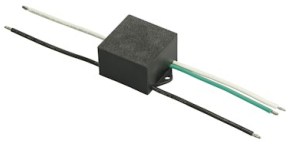

Accessories & Power Supply

REQUIRED
Pole

FA414033

Pole Ø 102 mm h 4000 mm With
Base

REQUIRED
Pole

FA414533

Pole Ø 102 mm h 4000 mm (+500
mm In-ground)

REQUIRED
Pole

FA415033

Pole Ø 102 mm h 5000 mm With
Base

REQUIRED
Pole

FA415533

Pole Ø 102 mm h 5000 mm (+500
mm In-ground)

OPTIONAL
Accessory

FA990E00A000

S.P.D. (SURGE PROTECTION
DEVICE)

OPTIONAL
Accessory

FA116

Base Plate and Fixing Bolts for
Pole Ø 102 mm h 4000/5000 mm
with Base