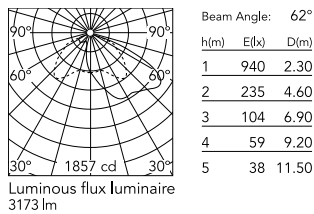

Physical

Colour	Anthracite
Orientation	Fixed
Net weight (kg)	5.3
Package height (mm)	605
Package width (mm)	175
Package length (mm)	150
Package volume (m3)	0.02
IP internal	65

Download

[Mounting instructions](#)  ZIP

Photometric Files

[LDT / IES](#)  ZIP

Technical Drawings

[2D](#)  ZIP

[3D](#)  ZIP

Schematic light drawing

Photometric

Lighting type	Direct
Light distribution	Asymmetric
CCT (K)	2700
CRI>	80
Extreme cut off	No