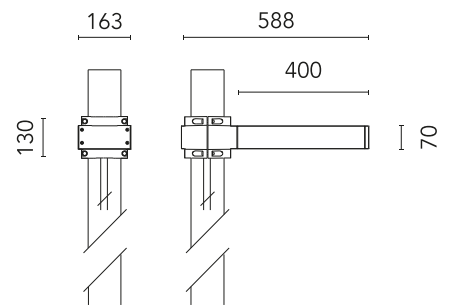

FLOS

FA53917206-300 Grey

Dooku 400 Single Top Pole Ø102 mm Asymmetric Optic Dimmable Dali

Designed by FLOS Outdoor

LED source included. Integrated power supply 220-240V ON/OFF and dimmable 1-10V or DALI. Fixing bracket included. Equipped with a 400mm protruding neoprene cable section and IP68 connectors. Smart-City version available upon request. Single socket for 102mm diameter post. The post must be ordered separately. Smart-City version available upon request.

Are you a professional and your project needs consulting and support?

[BOOK AN APPOINTMENT](#)

Main specifications

EAN	8054793807430
Mounting	Pole Top
Power (W)	67
Source flux (lm)	18252
Lumen Output (lm)	15010

Physical

Colour	Grey
Orientation	Fixed
Net weight (kg)	13.08
Package height (mm)	605
Package width (mm)	175
Package length (mm)	150
Package volume (m ³)	0.02
IP internal	65

Download

[Mounting instructions](#)  ZIP

Photometric Files

[LDT / IES](#)  ZIP

Technical Drawings

[2D](#)  ZIP

[3D](#)  ZIP

Schematic light drawing

Beam Angle: 62°

h(m)	E(lx)	D(m)
1	1040	2.30
2	260	4.60
3	116	6.90
4	65	9.20
5	42	11.50