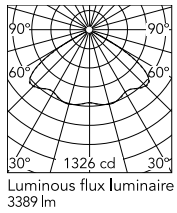

Physical

Colour	Anthracite
Orientation	Fixed
Net weight (kg)	13.8
Package height (mm)	655
Package width (mm)	395
Package length (mm)	190
Package volume (m3)	0.05
IP internal	65

Download

[Mounting instructions](#) ZIP

Photometric Files

[LDT / IES](#) ZIP

Technical Drawings

[2D](#) ZIP

[3D](#) ZIP

Schematic light drawing

Photometric

Lighting type	Direct
Light distribution	Symmetric
CCT (K)	2700
CRI>	80
Beam angle C0-180 (°)	120
Beam angle C90-270 (°)	120
Extreme cut off	No