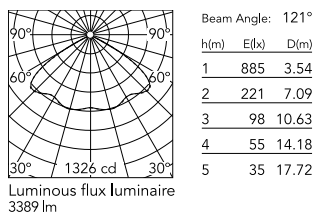

Schematic light drawing

Photometric

Beam angle C0-180 (°) 120

Beam angle C90-270 (°) 120

Extreme cut off No

Electrical

Power supply type Dimmable DALI 1

Emergency No

Notes

Please check with your referent person in our Front Office if a code modification is needed to meet the required certification compliance