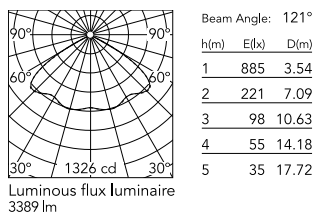

Physical

Colour	Grey
Orientation	Fixed
Net weight (kg)	13.08
Package height (mm)	605
Package width (mm)	175
Package length (mm)	150
Package volume (m ³)	0.02
IP internal	65

Download

[Mounting instructions](#)  ZIP

Photometric Files

[LDT / IES](#)  ZIP

Technical Drawings

[2D](#)  ZIP

[3D](#)  ZIP

Schematic light drawing

Photometric

Beam angle C0-180 (°) 120