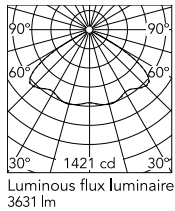

Physical

Colour	Grey
Orientation	Fixed
Net weight (kg)	13.8
Package height (mm)	655
Package width (mm)	395
Package length (mm)	190
Package volume (m3)	0.05
IP internal	65

Download

[Mounting instructions](#)  ZIP

Photometric Files

[LDT / IES](#)  ZIP

Technical Drawings

[2D](#)  ZIP

[3D](#)  ZIP

Schematic light drawing

Photometric

Lighting type	Direct
Light distribution	Symmetric
CCT (K)	3000
CRI>	80
Beam angle C0-180 (°)	120
Beam angle C90-270 (°)	120
Extreme cut off	No